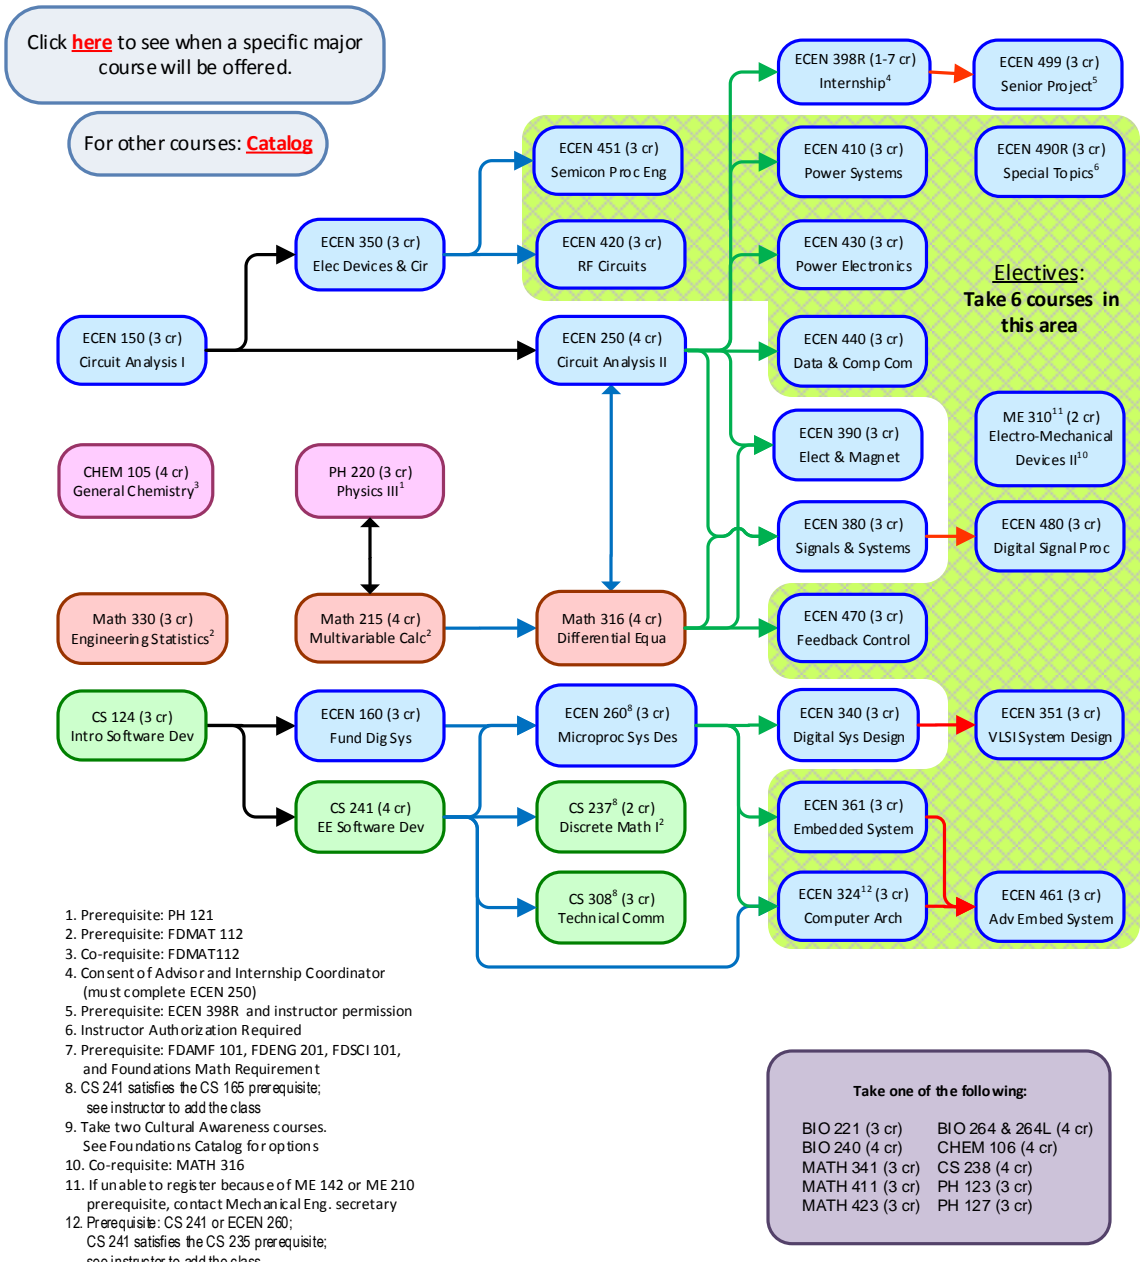

# Electrical Engineering Course Dependencies 2015-2016 Catalog

1. Prerequisite: PH 121
2. Prerequisite: FDMAT 112
3. Co-requisite: FDMAT 112
4. Consent of Advisor and Internship Coordinator (must complete ECEN 250)
5. Prerequisite: ECEN 398R and instructor permission
6. Instructor Authorization Required
7. Prerequisite: FDAMF 101, FDENG 201, FDSCI 101, and Foundations Math Requirement
8. CS 241 satisfies the CS 165 prerequisite; see instructor to add the class
9. Take two Cultural Awareness courses. See Foundations Catalog for options
10. Co-requisite: MATH 316
11. If unable to register because of ME 142 or ME 210 prerequisite, contact Mechanical Eng. secretary
12. Prerequisite: CS 241 or ECEN 260; CS 241 satisfies the CS 235 prerequisite; see instructor to add the class

## Foundations Courses