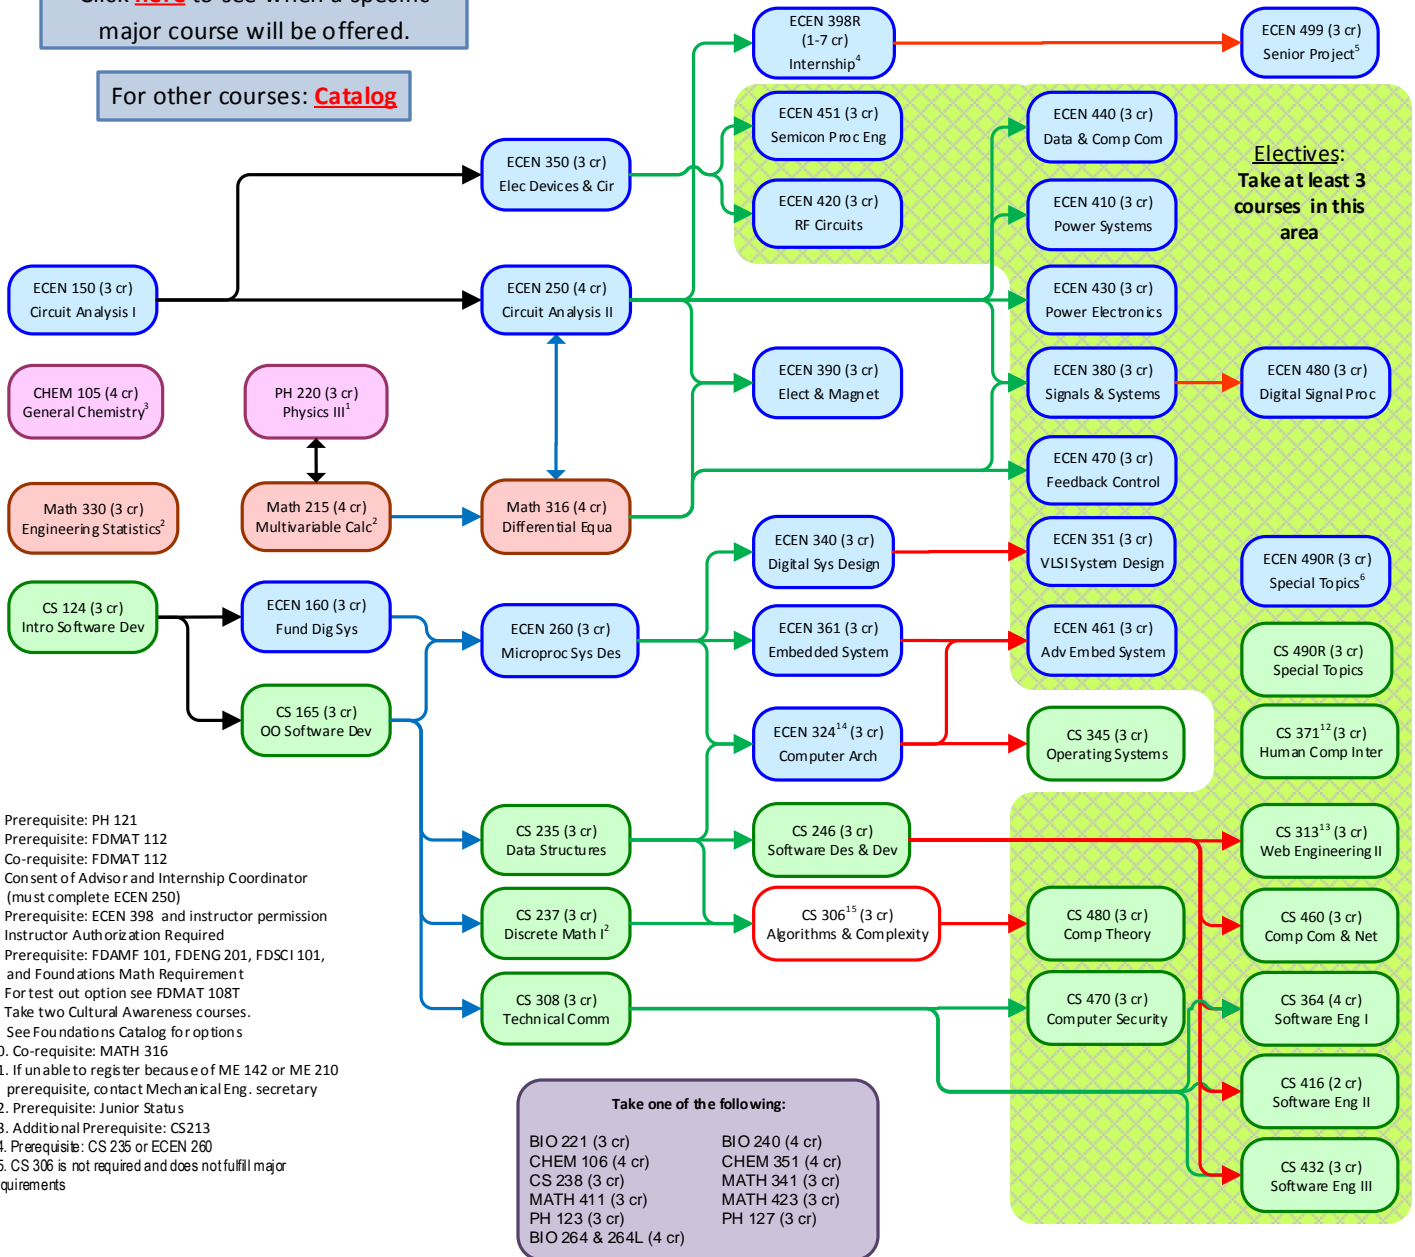

Computer Engineering Course Dependencies 2014-2015 Catalog

Click [here](#) to see when a specific major course will be offered.

For other courses: [Catalog](#)

1. Prerequisite: PH 121
2. Prerequisite: FDMAT 112
3. Co-requisite: FDMAT 112
4. Consent of Advisor and Internship Coordinator (must complete ECEN 250)
5. Prerequisite: ECEN 398 and instructor permission
6. Instructor Authorization Required
7. Prerequisite: FDAMF 101, FDENG 201, FDSCI 101, and Foundations Math Requirement
8. For test out option see FDMAT 108T
9. Take two Cultural Awareness courses. See Foundations Catalog for options
10. Co-requisite: MATH 316
11. If unable to register because of ME 142 or ME 210 prerequisite, contact Mechanical Eng. secretary
12. Prerequisite: Junior Status
13. Additional Prerequisite: CS213
14. Prerequisite: CS 235 or ECEN 260
15. CS 306 is not required and does not fulfill major requirements

Foundations Courses

Academic Fundamentals

Quantitative Reasoning

Eternal Truths

Science

Cultural Awareness

Connections