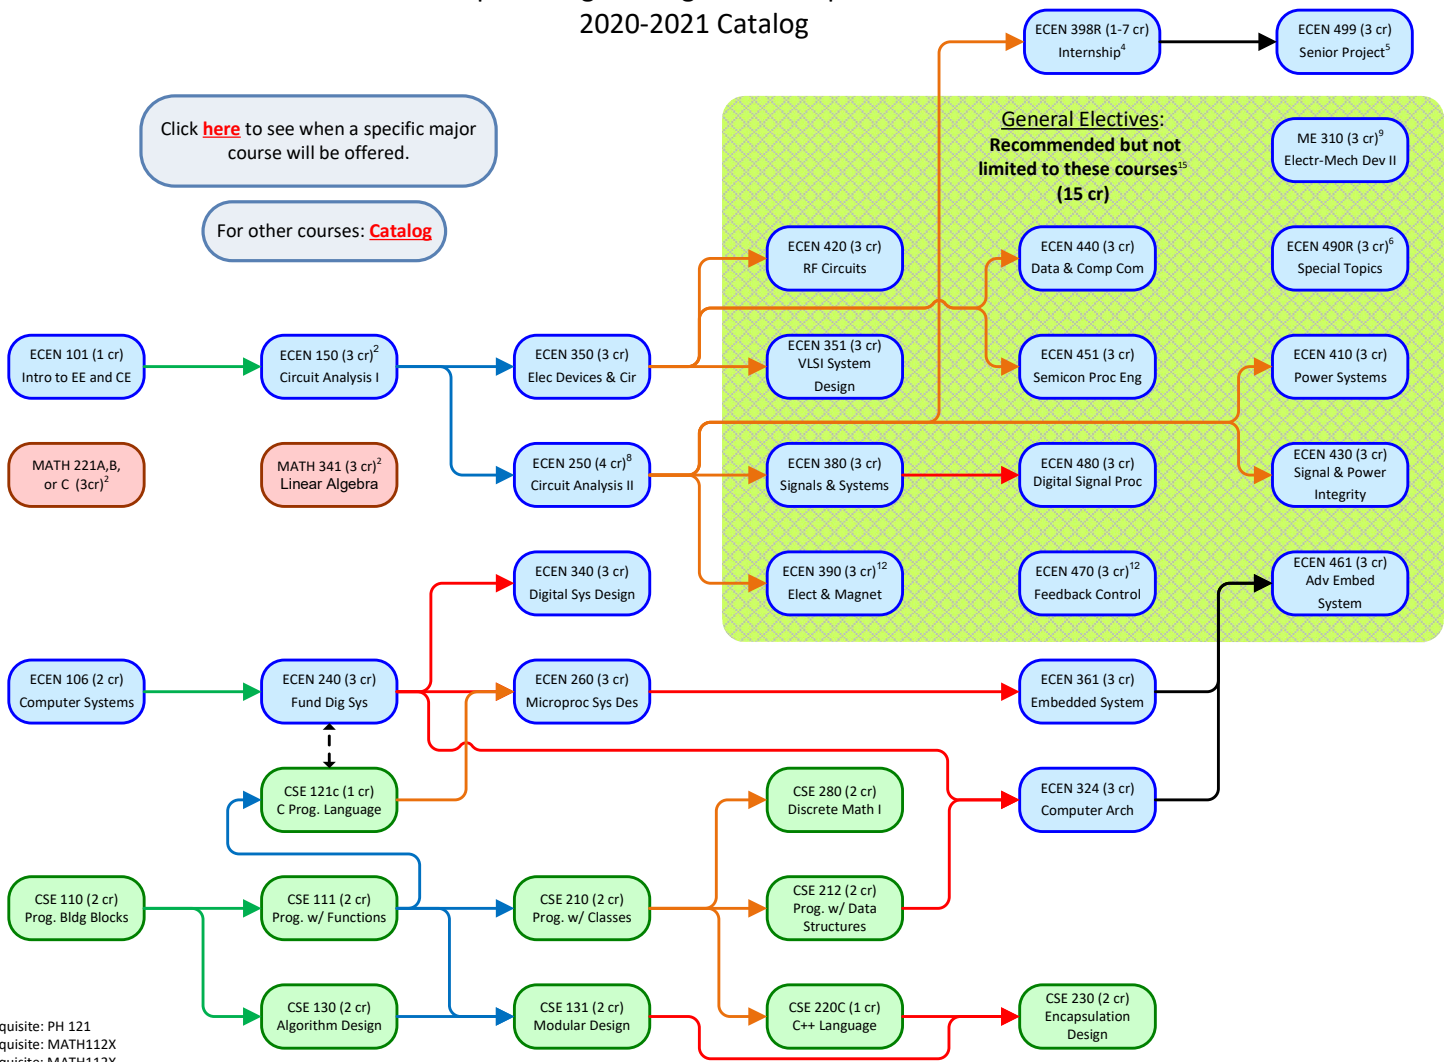

Computer Engineering Course Dependencies 2020-2021 Catalog

- Prerequisite: PH 121
- Prerequisite: MATH112X
- Co-requisite: MATH112X
- Unique Course Requirement: Instructor Permission and ECEN 250
- Prerequisite: ECEN 398R and Instructor Permission
- Instructor Authorization Required
- Take two Cultural Awareness courses. See Foundations Catalog for options
- Recommended Co-requisite: MATH 316
- If unable to register because of ME 142 or ME 305 prerequisite, contact Mechanical Eng. Secretary
- Prerequisite: CSE 280
- Prerequisite: MATH 215
- Prerequisite: MATH 316
- Prerequisite: MATH 330, 221A, 221B, 221C
- Prerequisite: CSE 110
- For suggested CSE electives, see bit.ly/byuicse-2020

General Education Courses

Religion				Natural Science	Social Sciences	Arts & Humanities
REL 200C (2 cr) Eternal Family	REL 225C (2 cr) Found of Rest	REL (2 cr) (Elective)	REL (2 cr) (Elective)	CHEM 105 (3 cr) Gen Chem I	GECIV XXX (3 cr) ECON XXX (3 cr) GINT XXX (3 cr) HIST XXX (3 cr) POLSC XXX (3 cr) CHILD 210 (3 cr) FAML 160 (3 cr) PSYCH 111 (3 cr) SOC 111 (3 cr)	Any Foreign Language Course (4 cr)
REL 250C (2 cr) Jesus Christ Gospel	REL 275C (2 cr) Doctrine of BoM	REL (2 cr) (Elective)		CHEM 150L (1 cr) Gen Chem Lab I		HUM XXX (3 cr) ART XXX (3 cr) GECIV XXX (3 cr) HIST XXX (3 cr) TA XXX (3 cr) ENG XXX (3 cr) MUSIC 101 (3 cr)
Writing		College Success	Quantitative Reasoning	PH 121 (3 cr) Principles of Physics I ³	1 Addition Course from Arts and Humanities or Social Sciences	
ENG 150 (3 cr) Writing/Reasoning	ENG 301 (3 cr) BUS 301 (3 cr) GEOL 316 (3 cr) HUM 305 (3 cr)	GE XXX (1 cr) GS XXX (2 cr)	MATH 112X (4 cr) Calculus I			