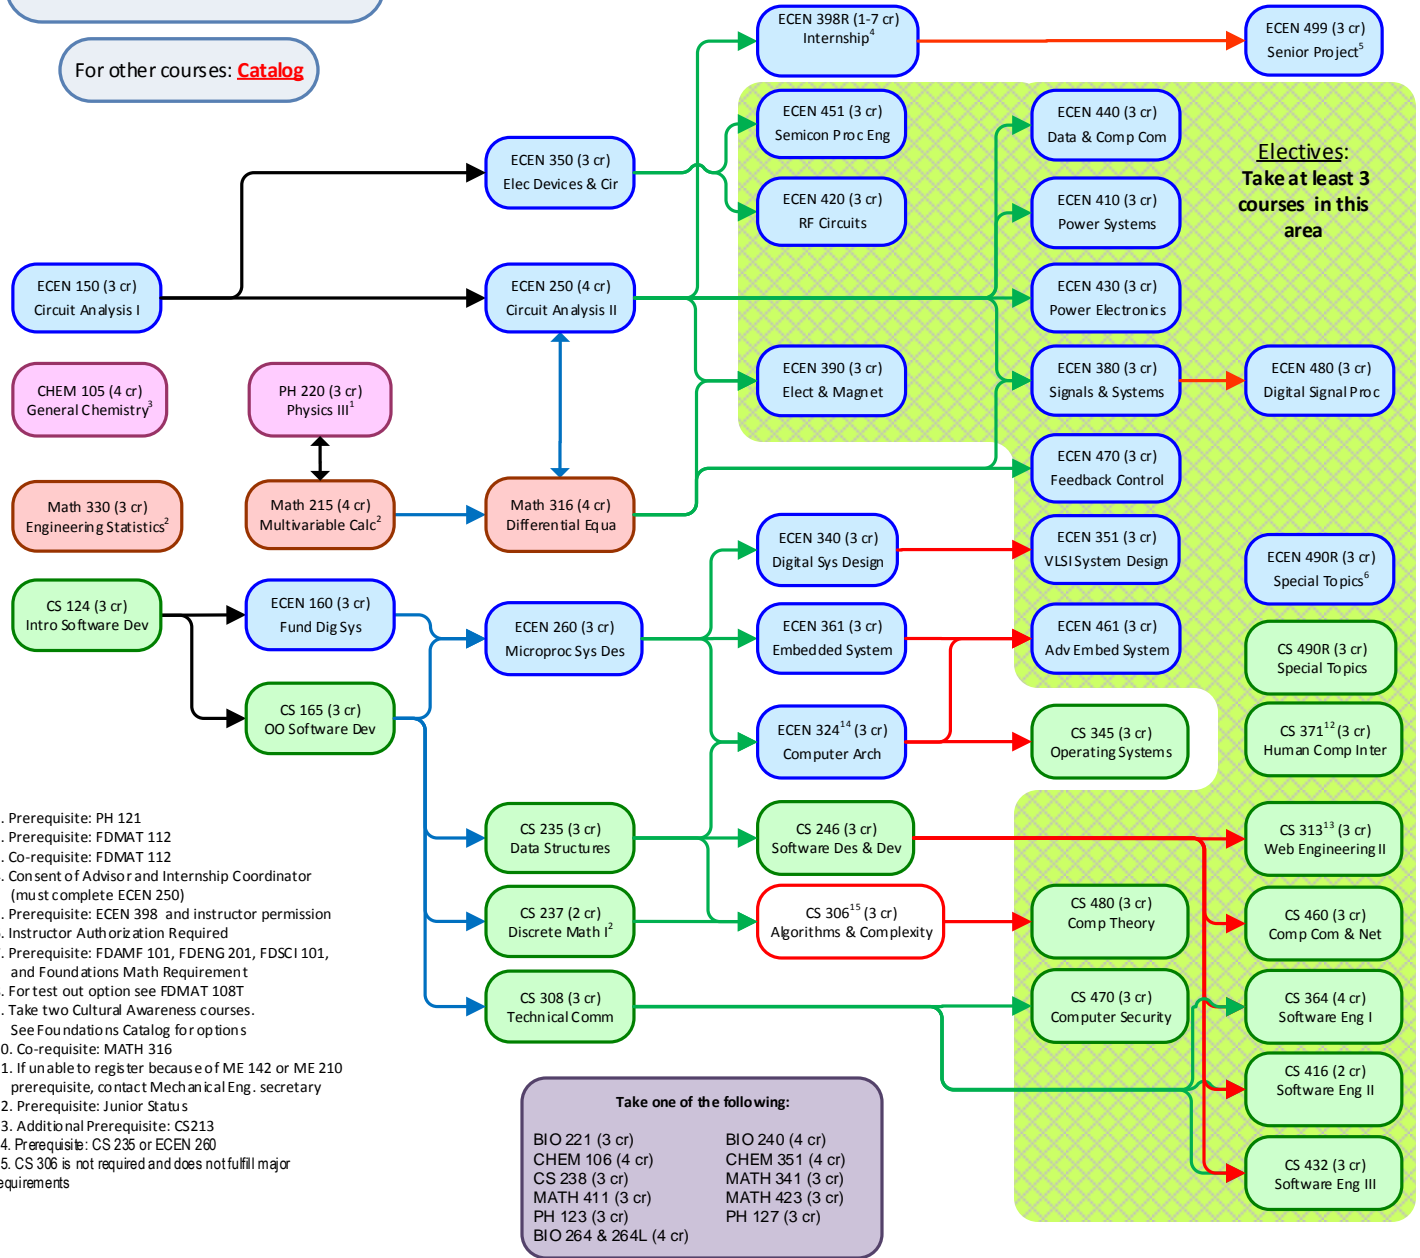

Computer Engineering Course Dependencies 2015-2016 Catalog

Click [here](#) to see when a specific major course will be offered.

For other courses: [Catalog](#)

1. Prerequisite: PH 121
2. Prerequisite: FDMAT 112
3. Co-requisite: FDMAT 112
4. Consent of Advisor and Internship Coordinator (must complete ECEN 250)
5. Prerequisite: ECEN 398 and instructor permission
6. Instructor Authorization Required
7. Prerequisite: FDAMF 101, FDENG 201, FDSCI 101, and Foundations Math Requirement
8. For test out option see FDMAT 108T
9. Take two Cultural Awareness courses. See Foundations Catalog for options
10. Co-requisite: MATH 316
11. If unable to register because of ME 142 or ME 210 prerequisite, contact Mechanical Eng. secretary
12. Prerequisite: Junior Status
13. Additional Prerequisite: CS213
14. Prerequisite: CS 235 or ECEN 260
15. CS 306 is not required and does not fulfill major requirements

Foundations Courses

Academic Fundamentals

Science

Quantitative Reasoning

Cultural Awareness

Eternal Truths