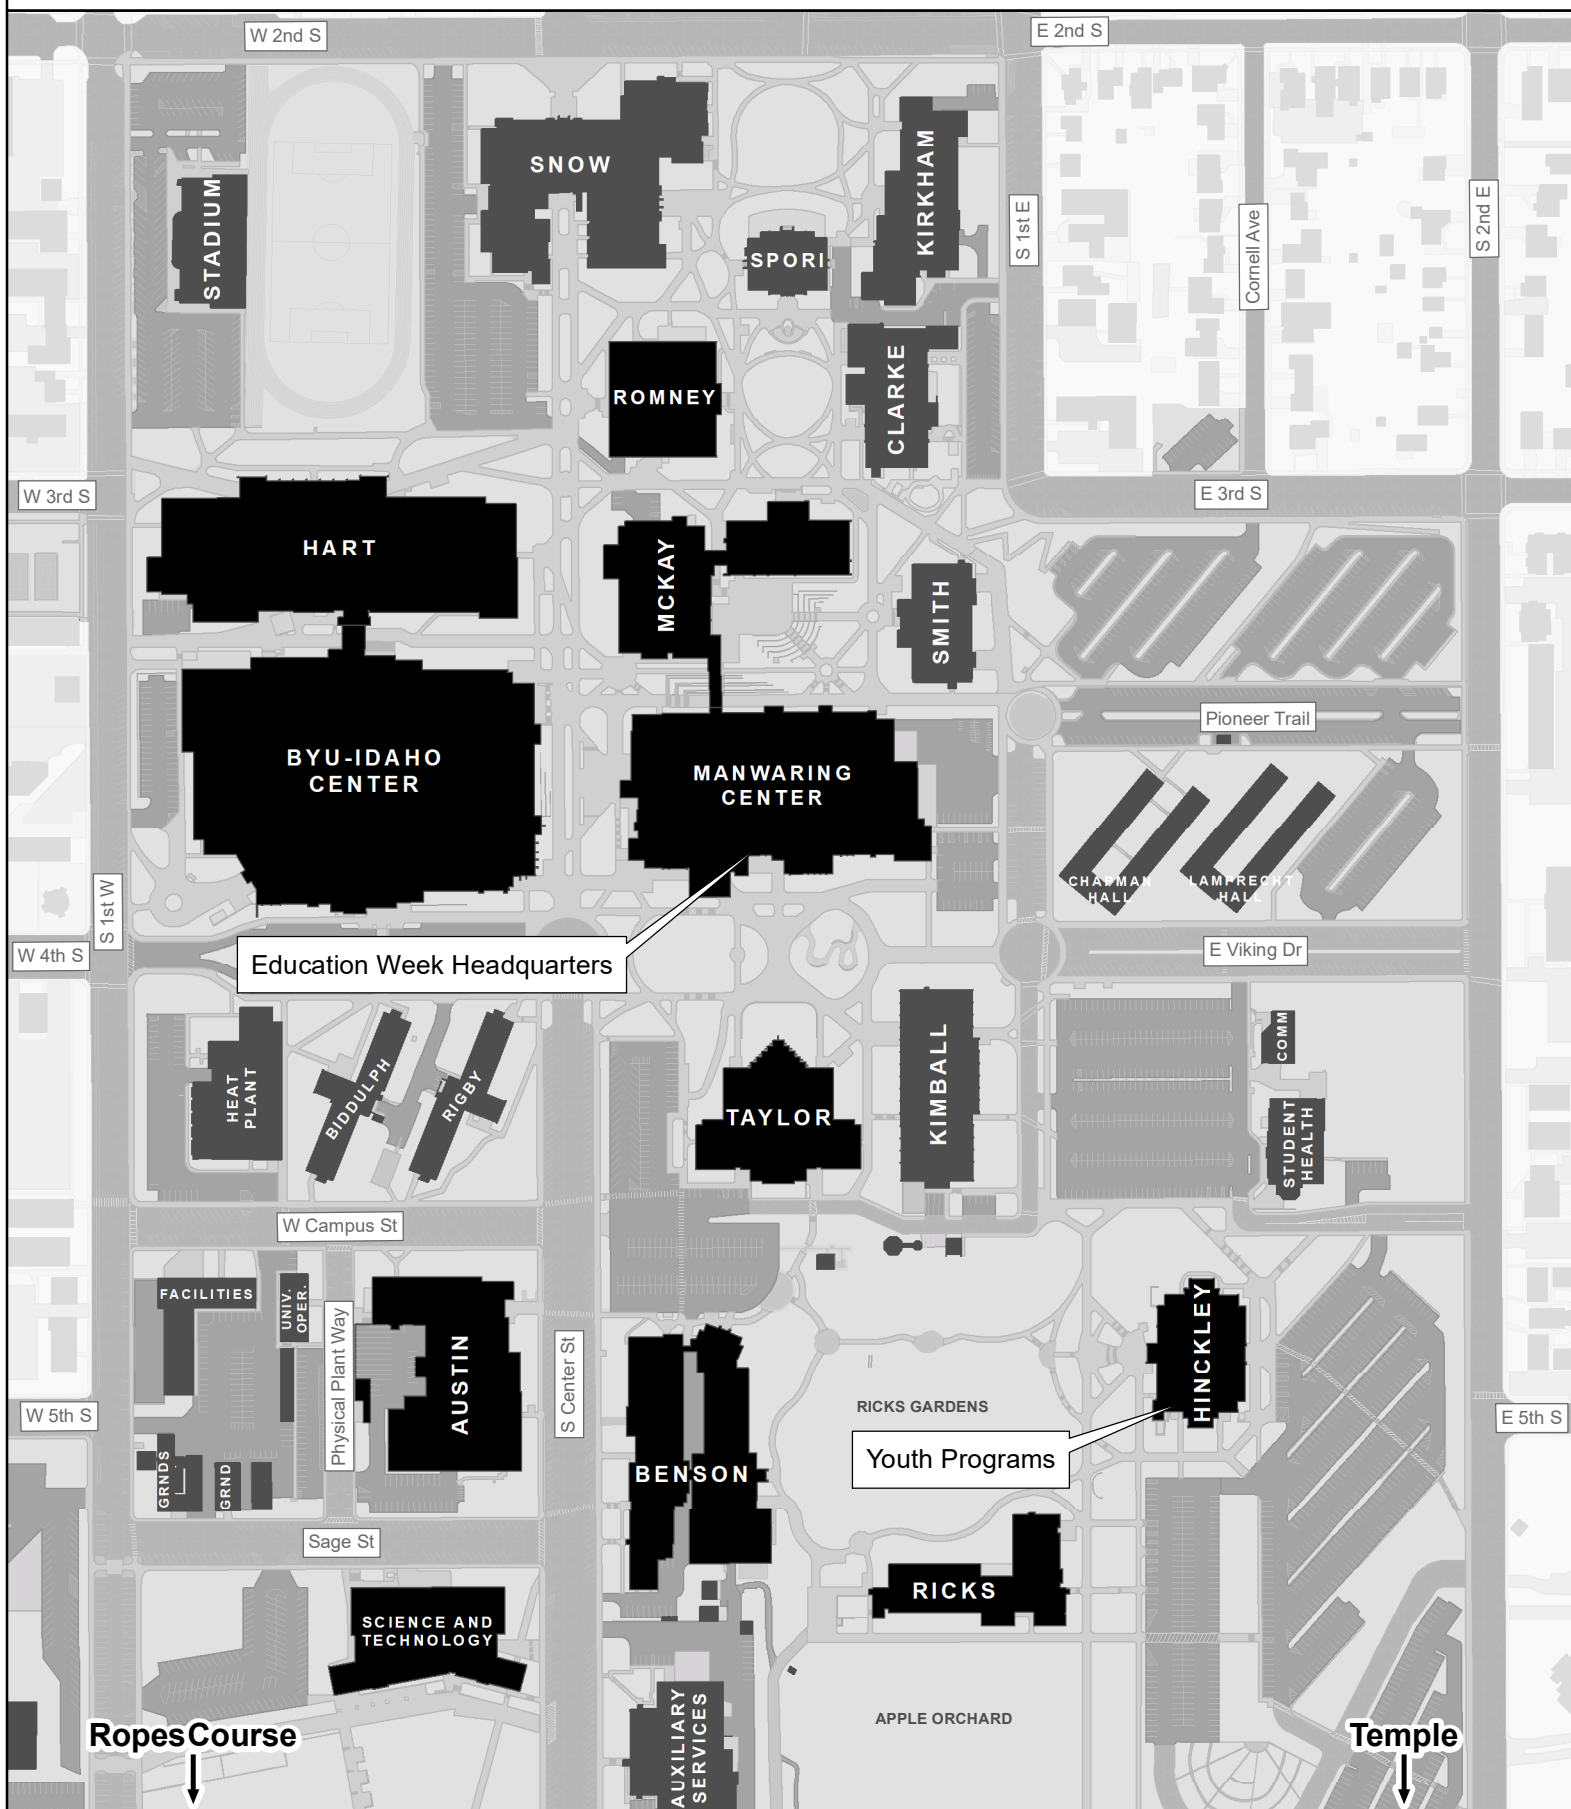

2018 Education Week

BYU
IDAHO

Education Week Support
(208) 496-2701