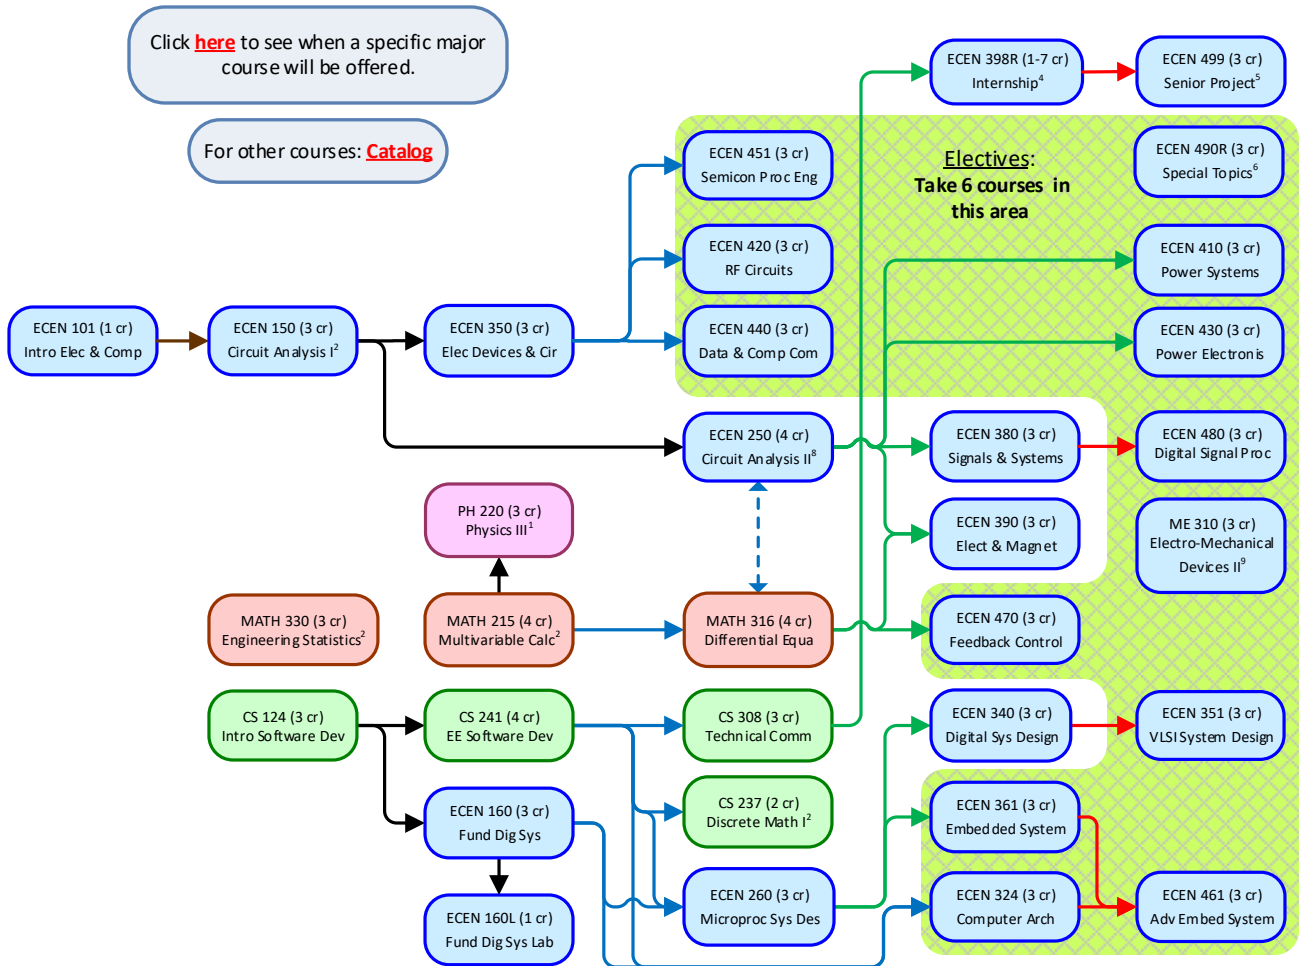

Electrical Engineering Course Dependencies 2017-2018 Catalog

Click [here](#) to see when a specific major course will be offered.

For other courses: [Catalog](#)

1. Prerequisite: PH 121
2. Prerequisite: FDMAT 112
3. Co-requisite: FDMAT 112
4. Consent of Advisor and Internship Coordinator (must complete CS 308)
5. Prerequisite: ECEN 398R and instructor permission
6. Instructor Authorization Required
7. Take two Cultural Awareness courses. See Foundations Catalog for options
8. Recommended Co-requisite: MATH 316
9. If unable to register because of ME 142 or ME 210 prerequisite, contact Mechanical Eng. Secretary
10. Prerequisite: CS 237
11. Prerequisite: CS 124 and MATH 316
12. Prerequisite: MATH 215 and MATH 330

Math and Science
Take one of the following:

BIO 221 (3 cr)	BIO 264 & 264L (4 cr)
BIO 240 (4 cr)	CHEM 106&106L (4 cr) ²
MATH 341 (3 cr) ²	CS 238 (4 cr) ¹⁰
MATH 411 (3 cr) ¹¹	PH 123 (3 cr) ¹
MATH 423 (3 cr) ¹²	PH 127 (3 cr)

Foundations Courses