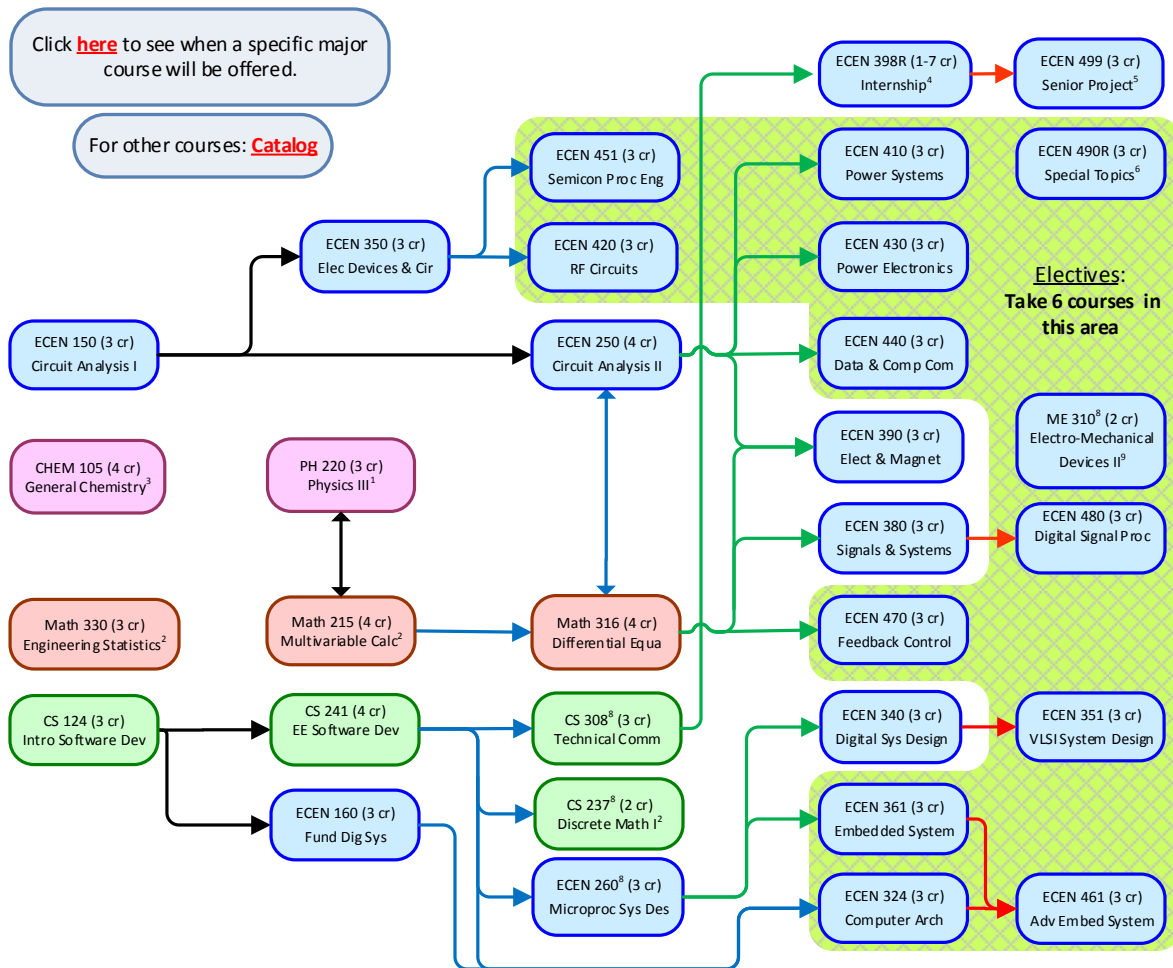

Electrical Engineering Course Dependencies 2016-2017 Catalog

1. Prerequisite: PH 121
2. Prerequisite: FDMAT 112
3. Co-requisite: FDMAT112
4. Consent of Advisor and Internship Coordinator (must complete CS 308)
5. Prerequisite: ECEN 398R and instructor permission
6. Instructor Authorization Required
7. Take two Cultural Awareness courses. See Foundations Catalog for options
8. Co-requisite: MATH 316
9. If unable to register because of ME142 or ME 210 prerequisite, contact Mechanical Eng. secretary

Take one of the following:

BIO 221 (3 cr)	BIO 264 & 264L (4 cr)
BIO 240 (4 cr)	CHEM 106 (4 cr)
MATH 341 (3 cr)	CS 238 (4 cr)
MATH 411 (3 cr)	PH 123 (3 cr)
MATH 423 (3 cr)	PH 127 (3 cr)

Foundations Courses