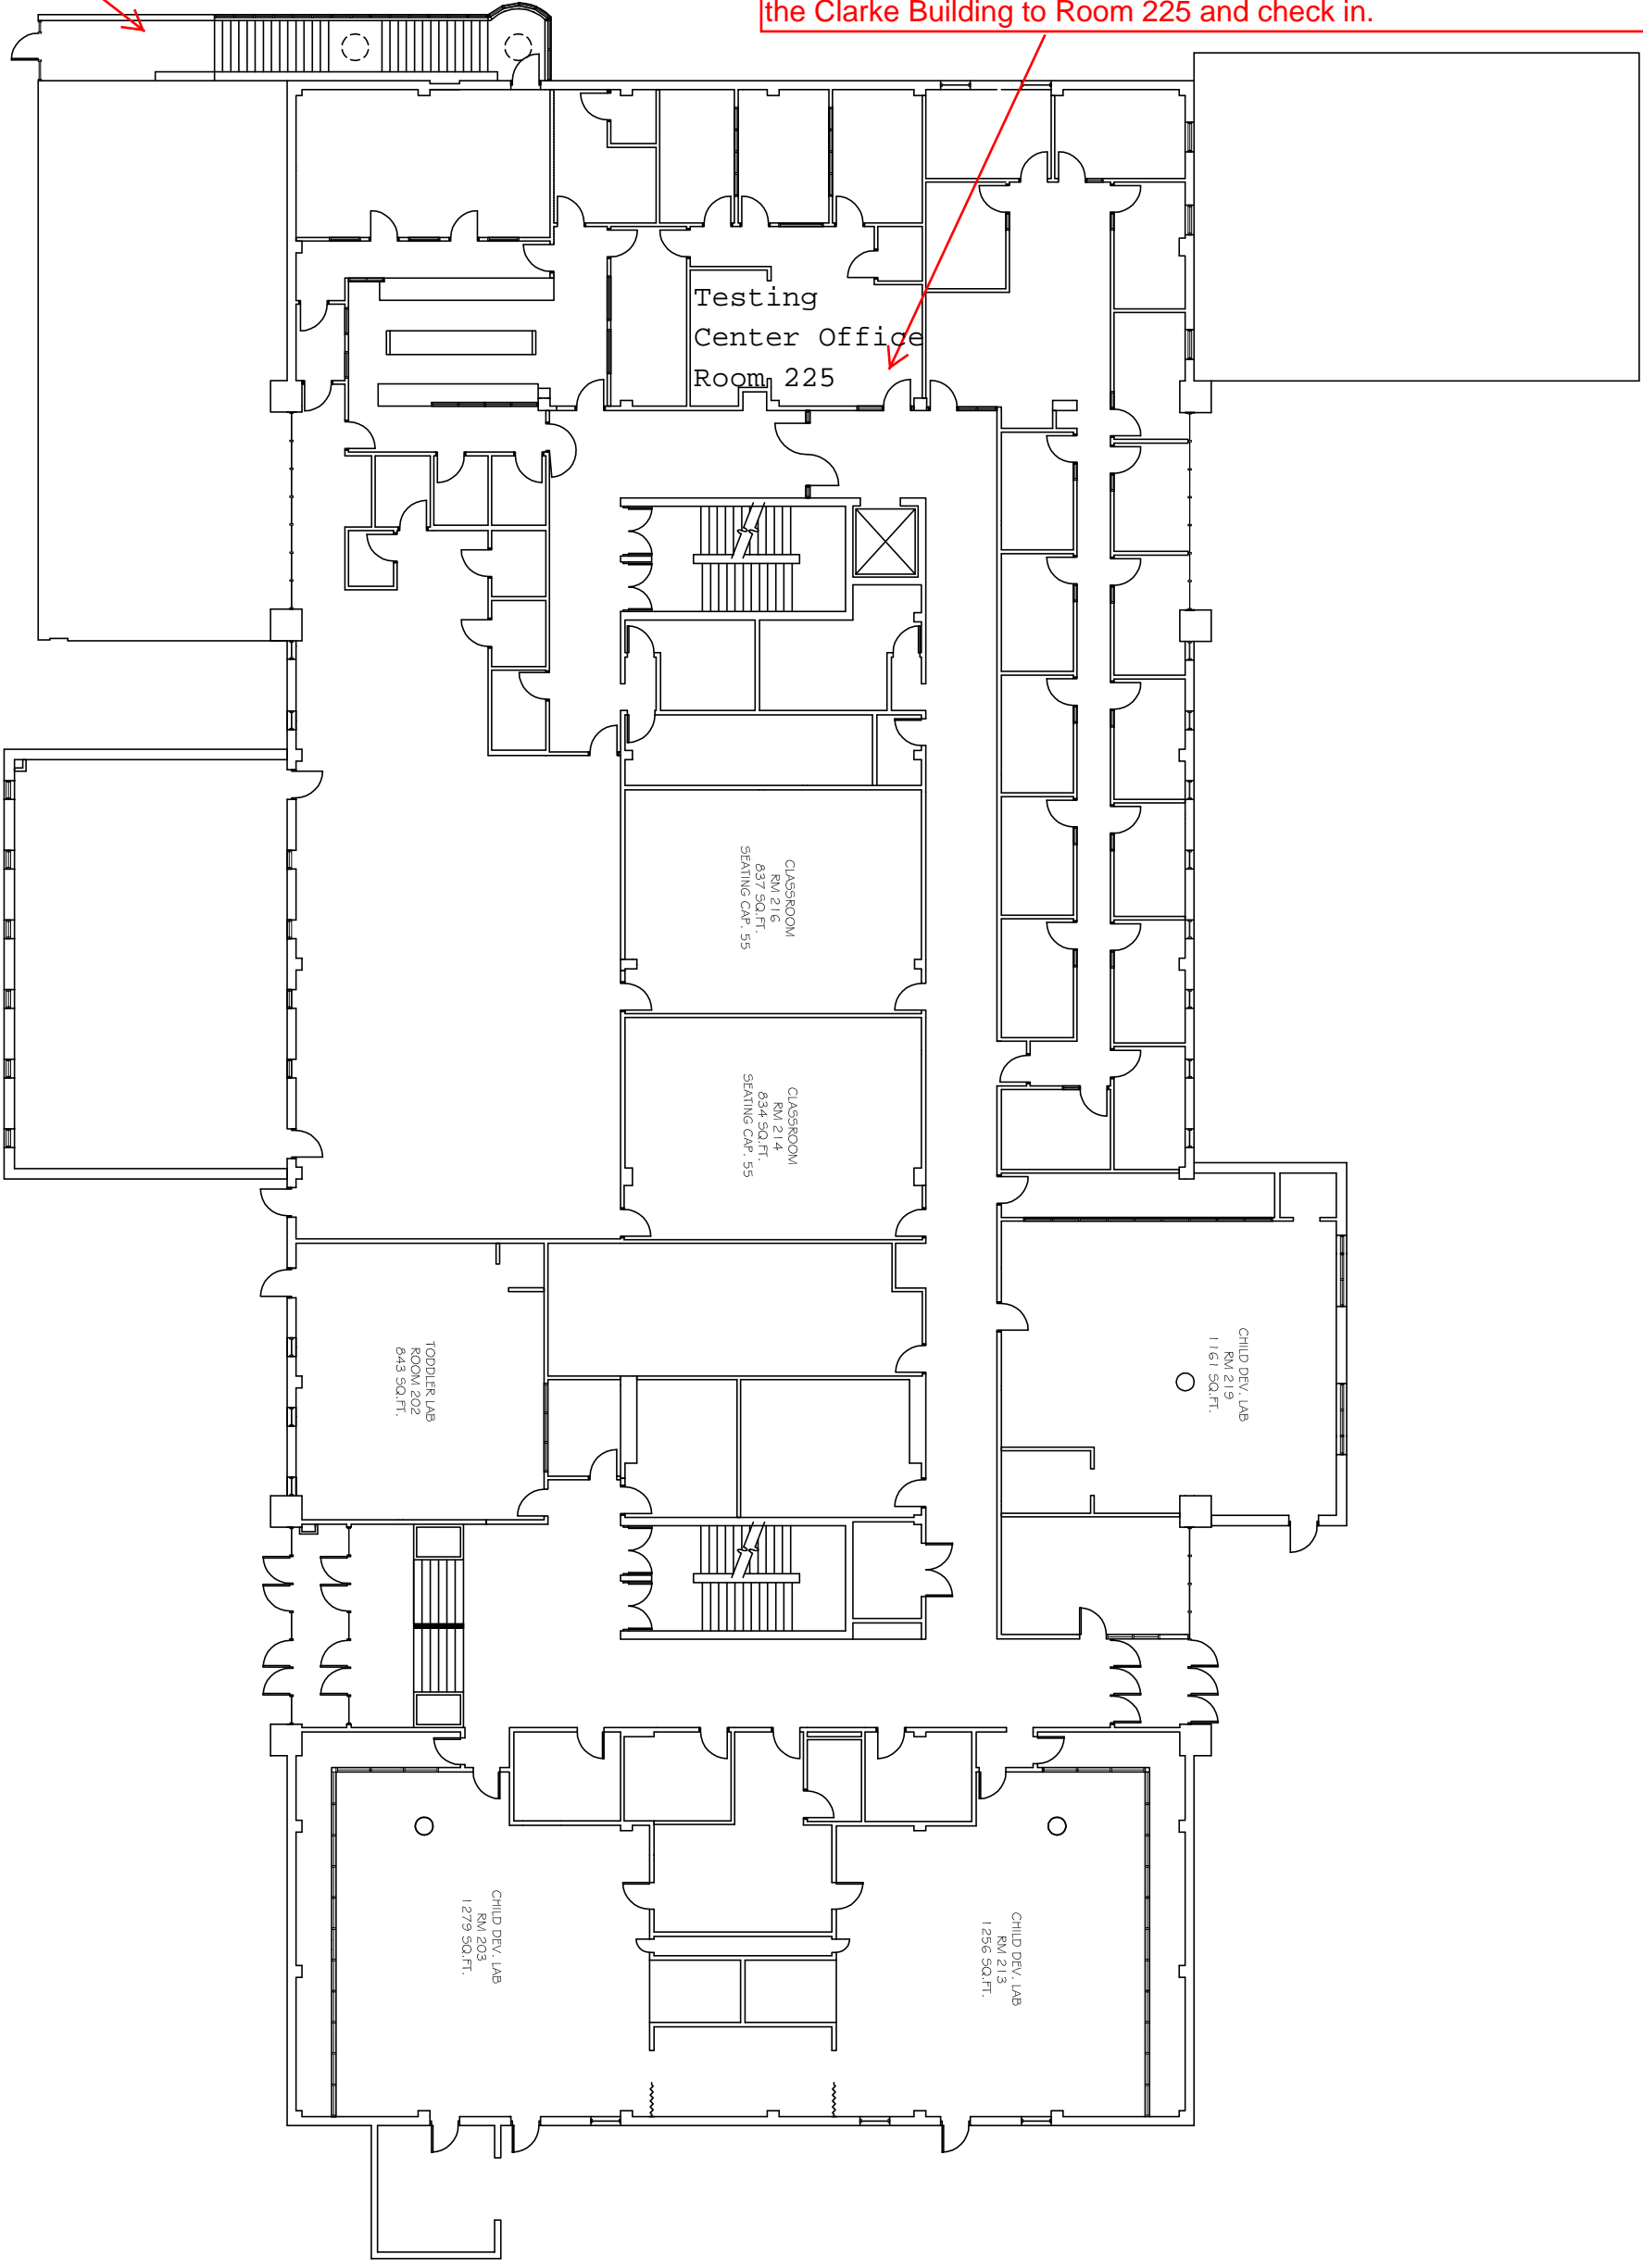

BYU-Idaho students, please use the north stairway to enter the Testing Center for academic course-related testing.

For testing not associated with a BYU-Idaho course, please go into the Clarke Building to Room 225 and check in.

# JOHN L. CLARKE BUILDING