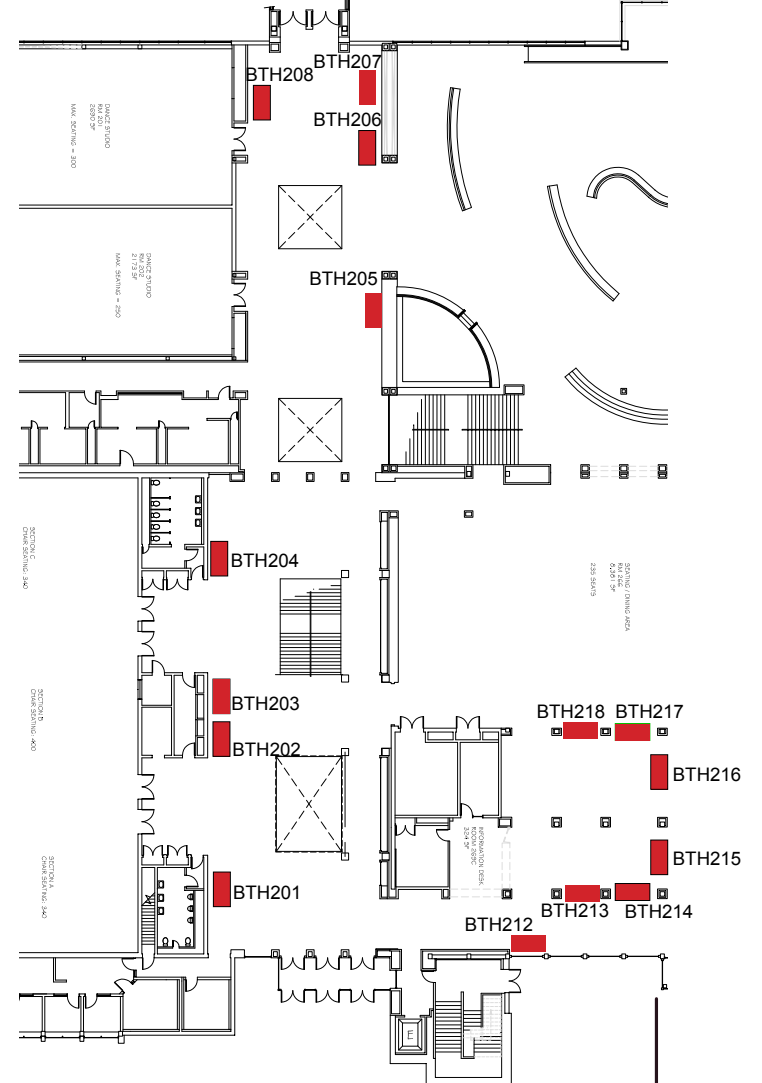

Manwaring Center Booth Space
1st Floor (University Store level)

↑ North to Ampitheatre Quad

2nd Floor (Crossroad level)
↑ North Entrance to Library Skybridge

Additional indoor booth spaces are located in the foyers of Austin, Benson, Clarke, Hart, Ricks, and Smith Buildings