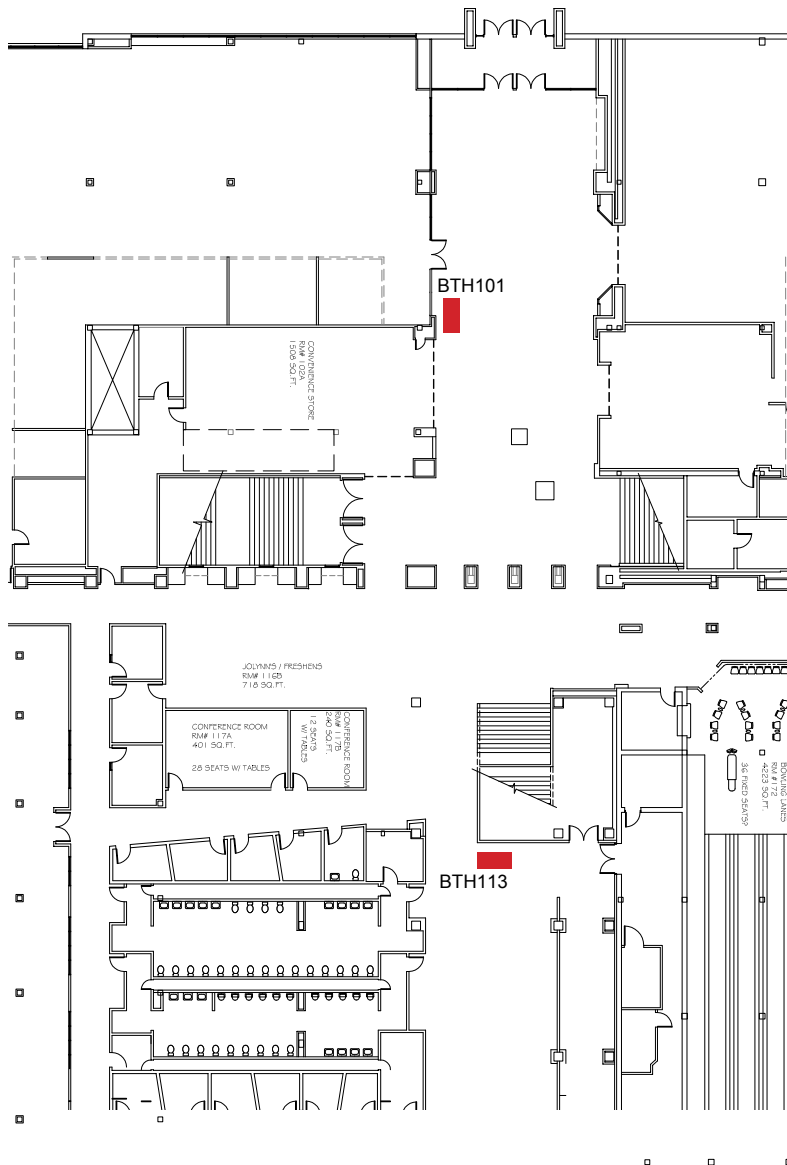

Manwaring Center Booth Space
1st Floor (University Store level)

↑ North to Ampitheatre Quad

2nd Floor (Crossroad level)
↑ North Entrance to Library Skybridge

Additional indoor booth spaces are located in the foyers of Austin, Benson, Clarke, Hart, Ricks, and Smith Buildings