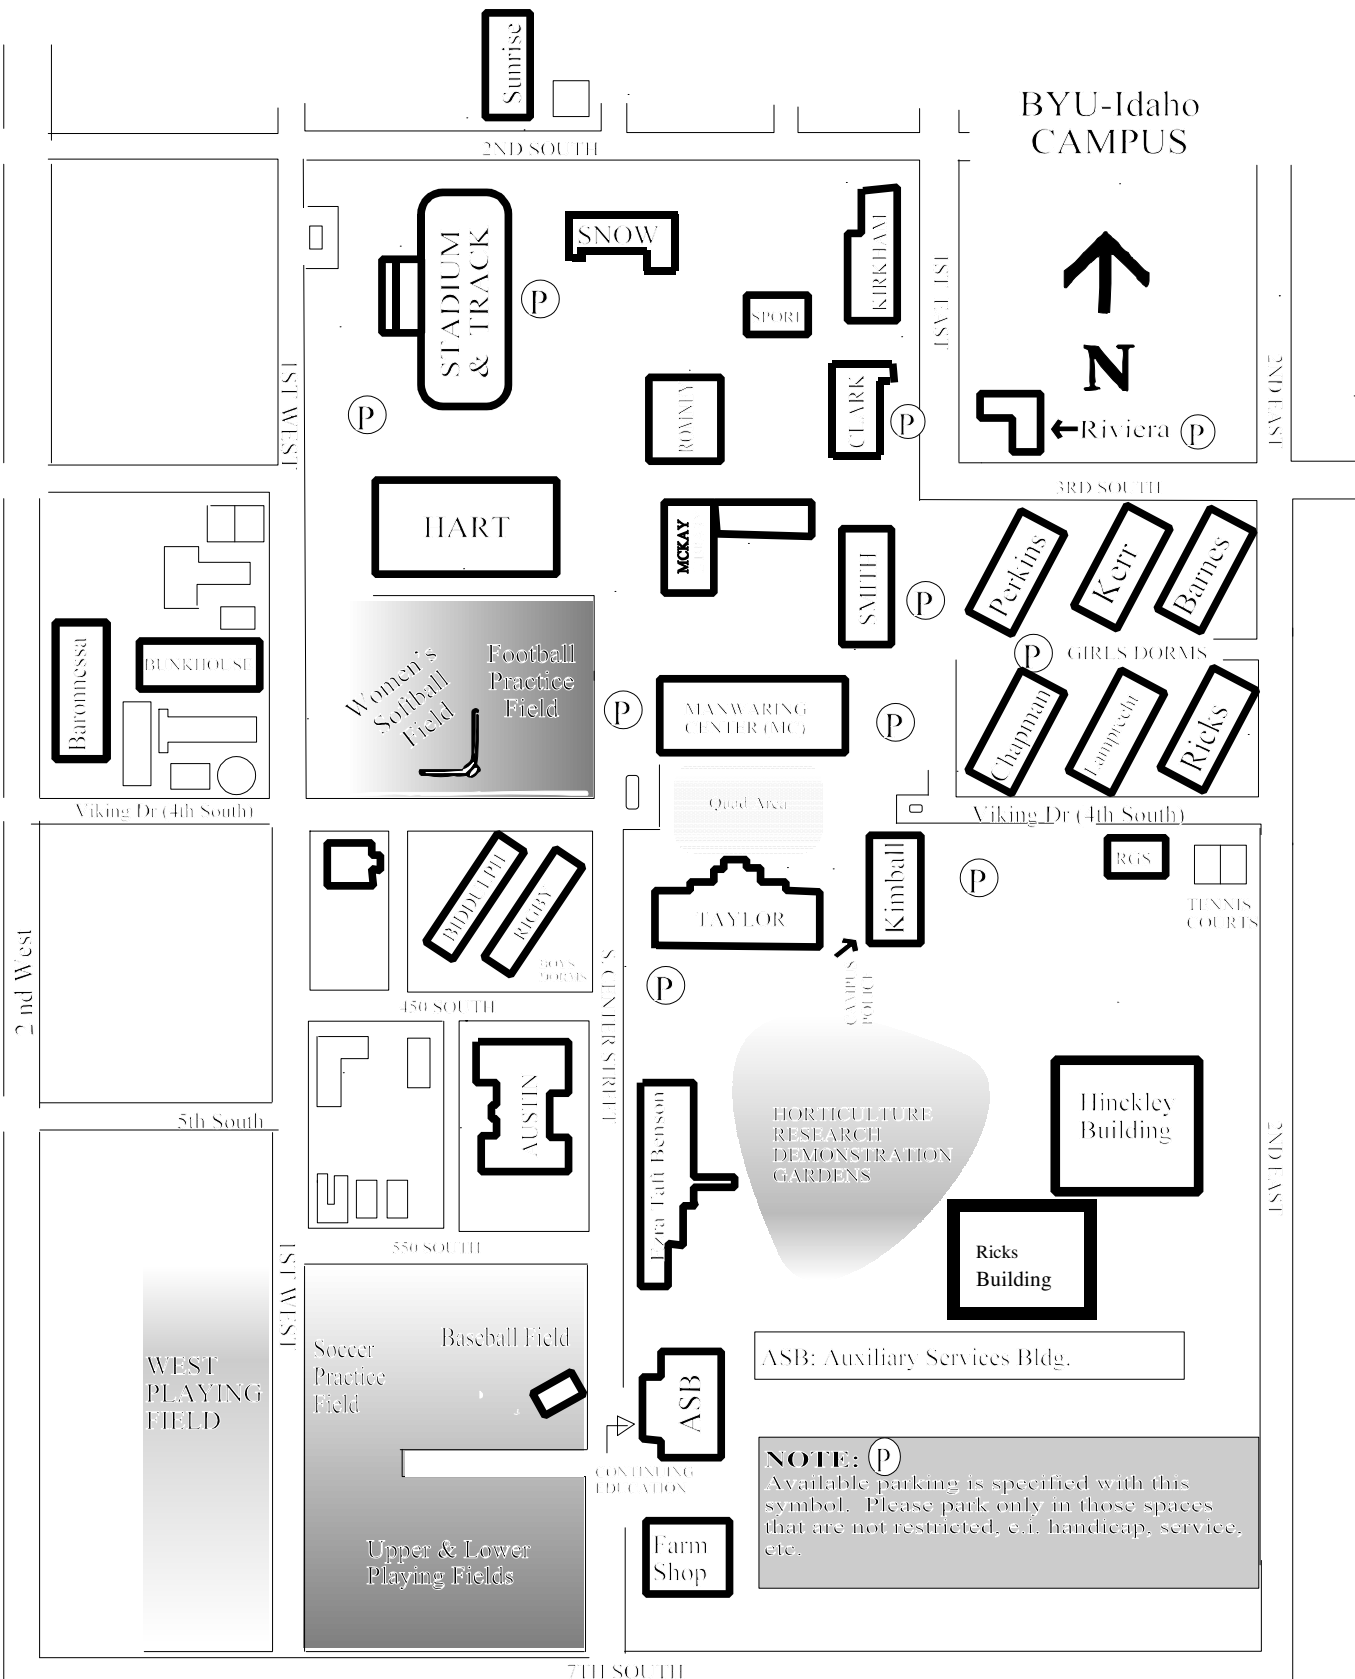

BYU-Idaho
CAMPUS

Sunrise

2ND SOUTH

STADIUM & TRACK

SNOW

SPORT

KIRKJANI

ROVINI

MAXWARING CENTER (M/C)

GIRLS DORMS
Chapman
Lamprecht
Ricks

Baronessa

BUNKHOUSE

Viking Dr (4th South)

Quad Area

Viking Dr (4th South)

BIDDI
RUBEN

7TH SOUTH